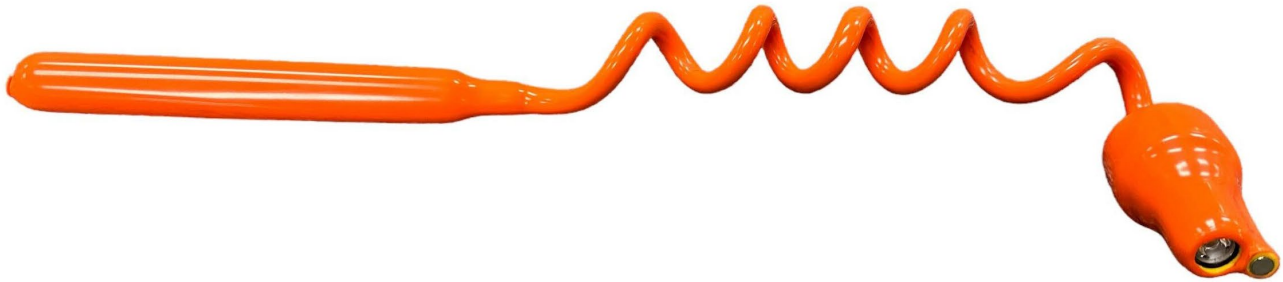

Cementex

The Safety Tool Specialists

NEW!!

PRODUCT OFFERING

February 13, 2024

The safety tool specialists know just how and what to deliver to make electric safety work practices even stronger!

MRT-18-LED

Introducing our rechargeable LED light up magnetic retrieving tool! This tool features an 18" flexible shaft combining a strong magnetized tip with a rechargeable LED light at the tip.

This light-up tool is deceptively strong and designed to eliminate the need for a light to be on your head, in your mouth or in your hand...it lights exactly where you are looking for that lost screw, nut or tool that might fall inside a panel.

Did we mention it is RATED? You can use it anywhere with its 1000V AC / 1500V DC rating.

- Light provides a well-balanced beam with its 5-sided glowing CSP LED and easily twists off and on
 - o Max output of 150 Lumens - Fully tighten tail cap to access
 - 15 mins before dropping to 50% of charge
 - o Low output of 5 Lumens – Slightly tighten tail cap turn to access
 - 6 hours before dropping to 50% of charge
- Insulation cap and Magnet tip remove to allow full recharge in 75 minutes with
 - o Fully loosen tail cap to expose Micro-USB charger port (cord included)